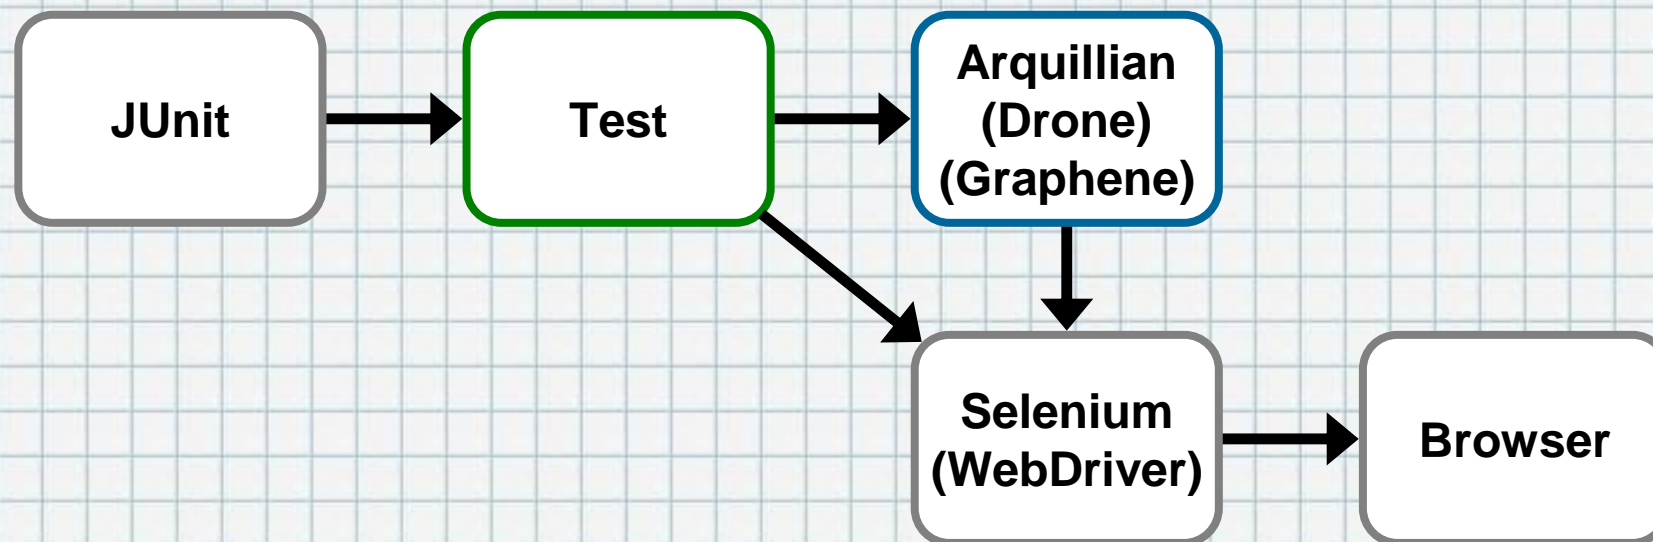

Wirkungsweise

Los gehts!

A blue rectangular sign with white numbers '1, 2, 4, 5, 6' is mounted on a silver metal pole. The sign is slightly tilted. The background shows green pine trees and a cloudy sky.